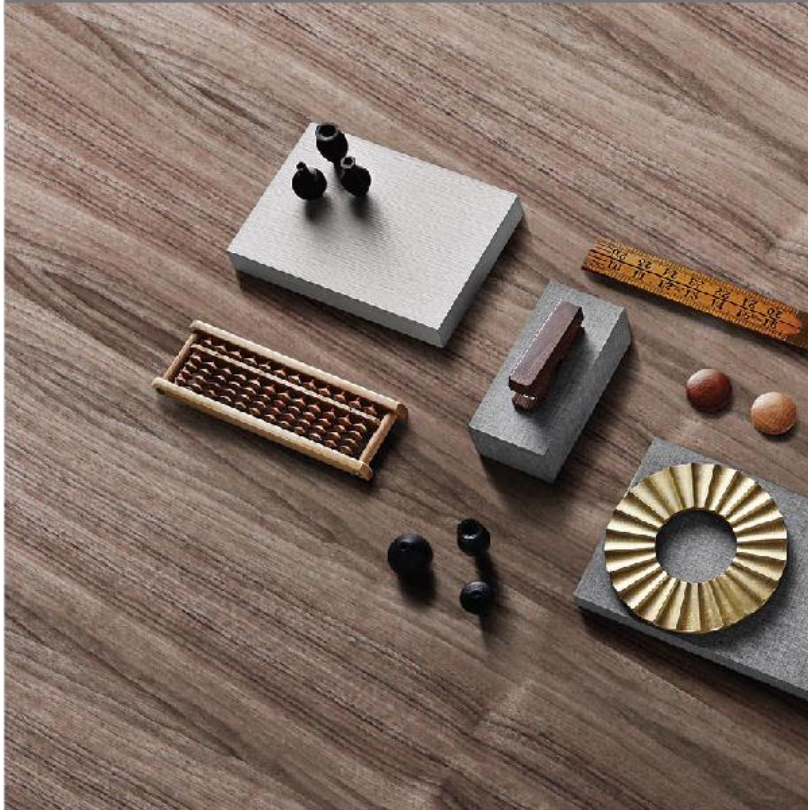

WALNUT

WALNUT IS ANOTHER
FAIRLY-COMMON SPECIES OF
WOOD, USUALLY FOUND
IN PARTS OF EUROPE.