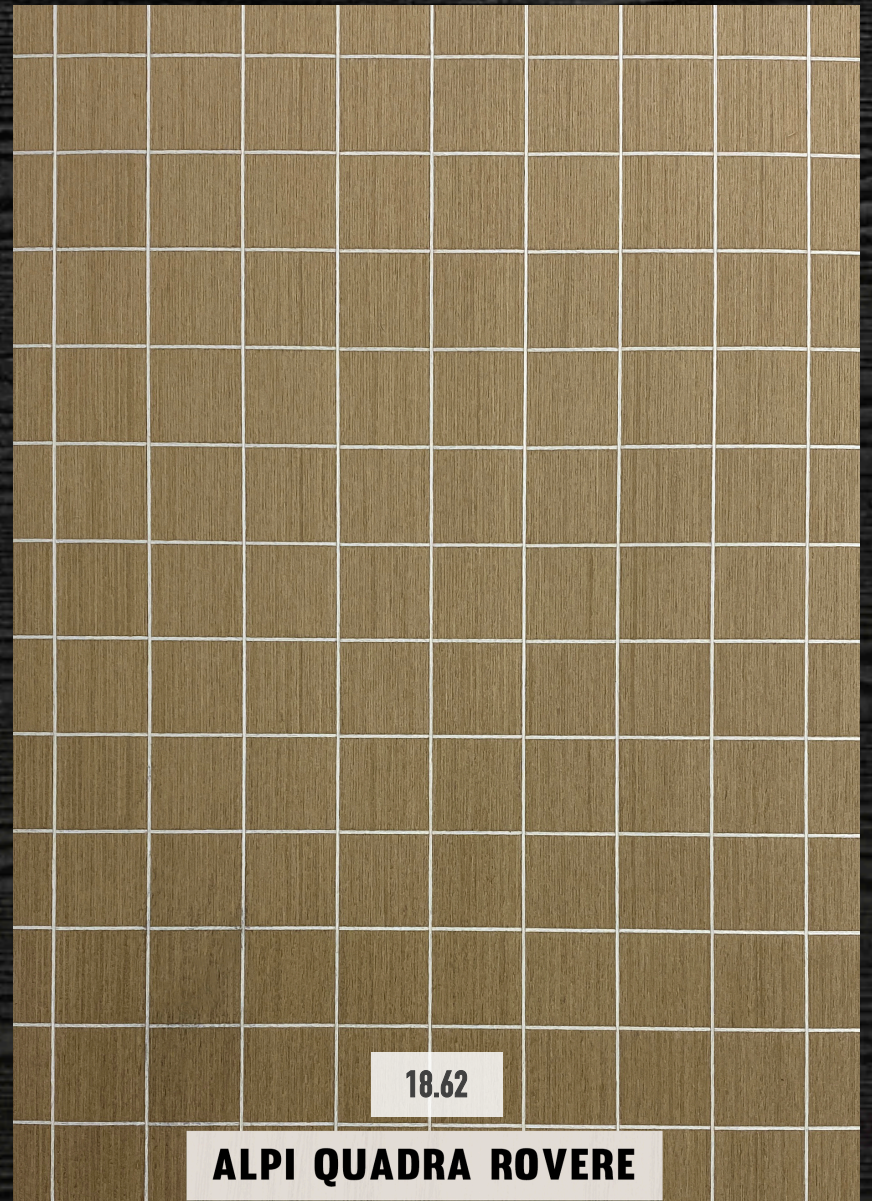

**COLOUR BLOCK TARSIE  
CHEVRON 01**

**COLOUR BLOCK TARSIE  
CHEVRON 02**

**COLOUR BLOCK TARSIE  
CHEVRON 03**

**COLOUR BLOCK TARSIE  
CHEVRON 04**

**COLOUR BLOCK TARSIE  
CHEVRON 05**

**COLOUR BLOCK TARSIE  
CHEVRON 06**

**COLOUR BLOCK TARSIE  
CHEVRON 07**

**COLOUR BLOCK TARSIE  
CHEVRON 08**

**COLOUR BLOCK TARSIE  
CHEVRON 09**

**COLOUR BLOCK TARSIE  
CHEVRON 10**

**COLOUR BLOCK TARSIE  
CHEVRON 11**

18.61

**ALPI GRADA GRIGIO**

18.63

**ALPI QUADRA NOCE**

18.62

**ALPI QUADRA ROVERE**

A vertical rectangular panel with a dark, almost black, wood grain texture. The grain is vertical and shows subtle variations in tone and texture.

18.14

**TARSIE 2 BLACK**

A vertical rectangular panel with a dark, metallic-looking texture. It features a series of fine, vertical ridges or grooves that create a shimmering, reflective effect.

01

**ARGENTO**